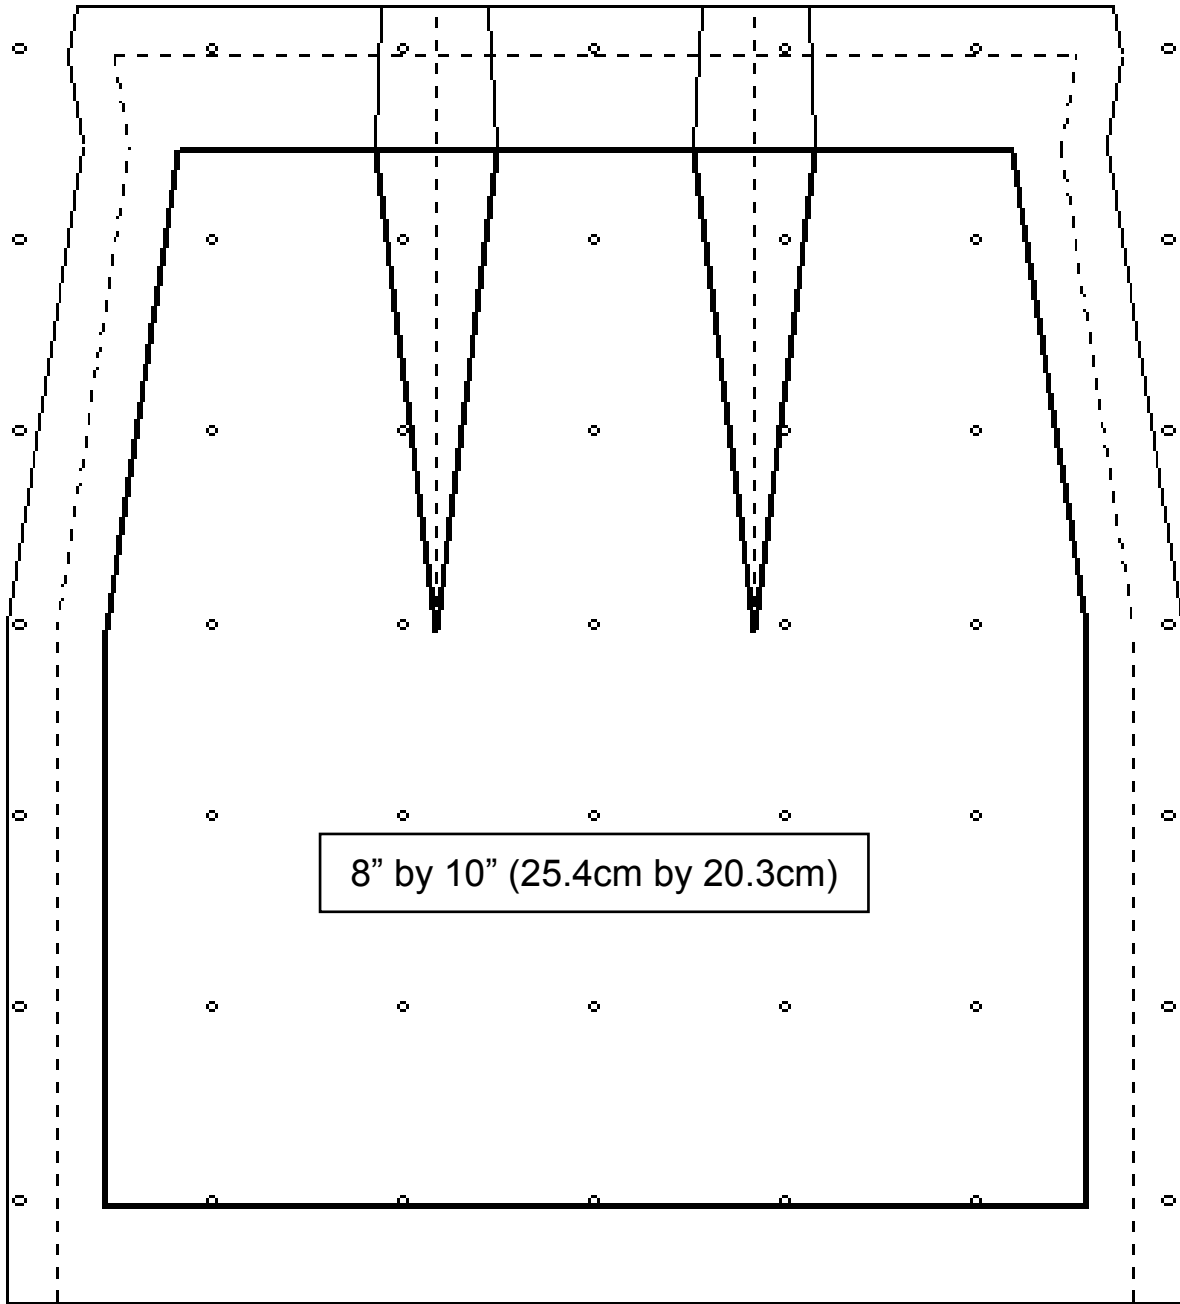

# *Pattern for Gathers*

8" by 10" (25.4cm by 20.3cm)